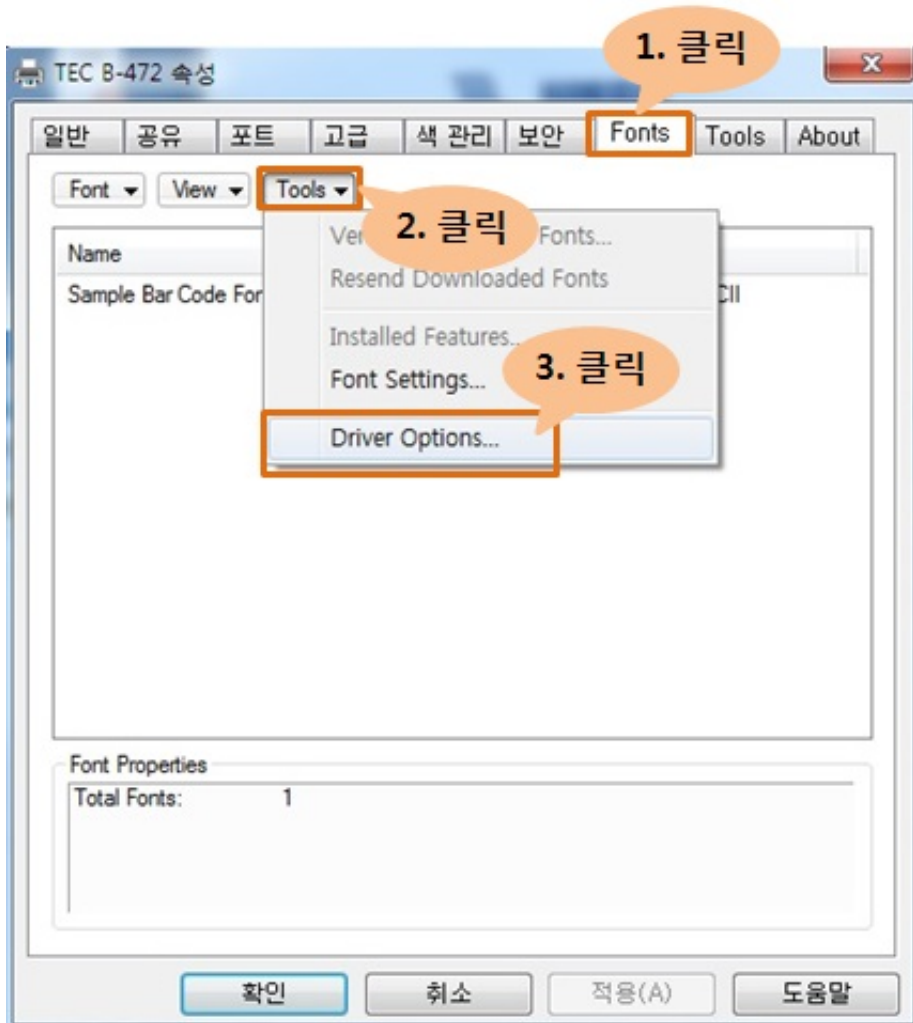

DOWNLOAD

[Toshiba Tec B 472 Driver For Mac](#)

[Toshiba Tec B 472 Driver For Mac](#)