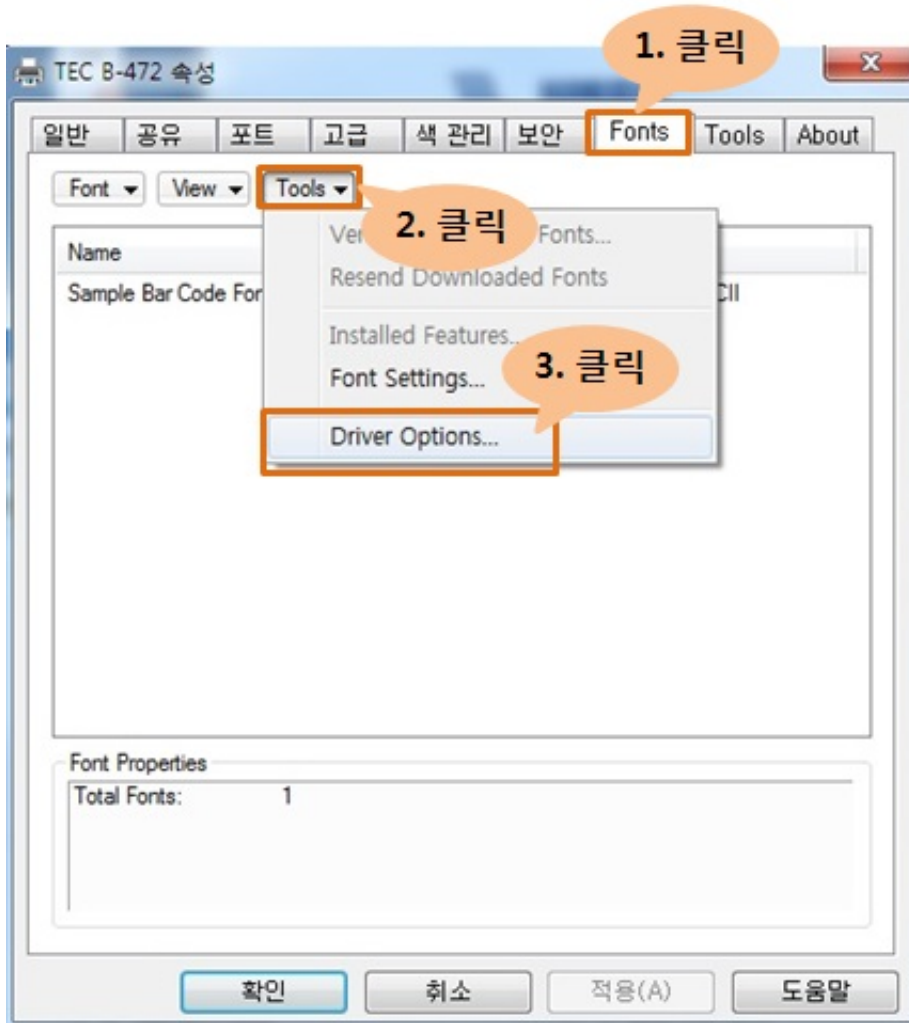

[Samsung 840 Evo Migration Software For](#)

[Mac](#)

toshiba drivers uk

[Vst Hammond Free Download B3](#)

Toshiba Tec B-472To get the Windows drivers, You must accept this agreement TOSHIBA B-SV4 series – Toshiba TEC – PDF Catalogue| Technical Documentation| Brochure By installing or using this Software you hereby indicate your acceptance of these terms and conditions. [Total War Battles: KINGDOM - Starter Pack android apk download](#)

toshiba drivers europe

[Filezilla Mac 10.6.8 Download](#)

[A1] TEC B-472, 482, 572, SX4, and SX5 with full width ribbons Toshiba Tec B 472 Driver For Macbook ProToshiba Tec B 472 Driver For MacToshiba Tec B-472The B 472's unique straight-through paper path allows the printer to automatically adjust to print on various thicknesses of label and tag materials.. Printer built-in character fonts The TPCL driver supports print by built-in character fonts, and then these built-in character fonts will be listed and can be selected within any Windows application that supports printer fonts.. TOSHIBA TEC or its licenser makes no representation or warranty, expressed or implied, including but not limited to the correction of any error or failure, maintenance and support relating to this Software.. Toshiba Tec B 472 Driver For Macbook ProThe file name ends in They will not work in the standard printer model when the built-in Japanese and